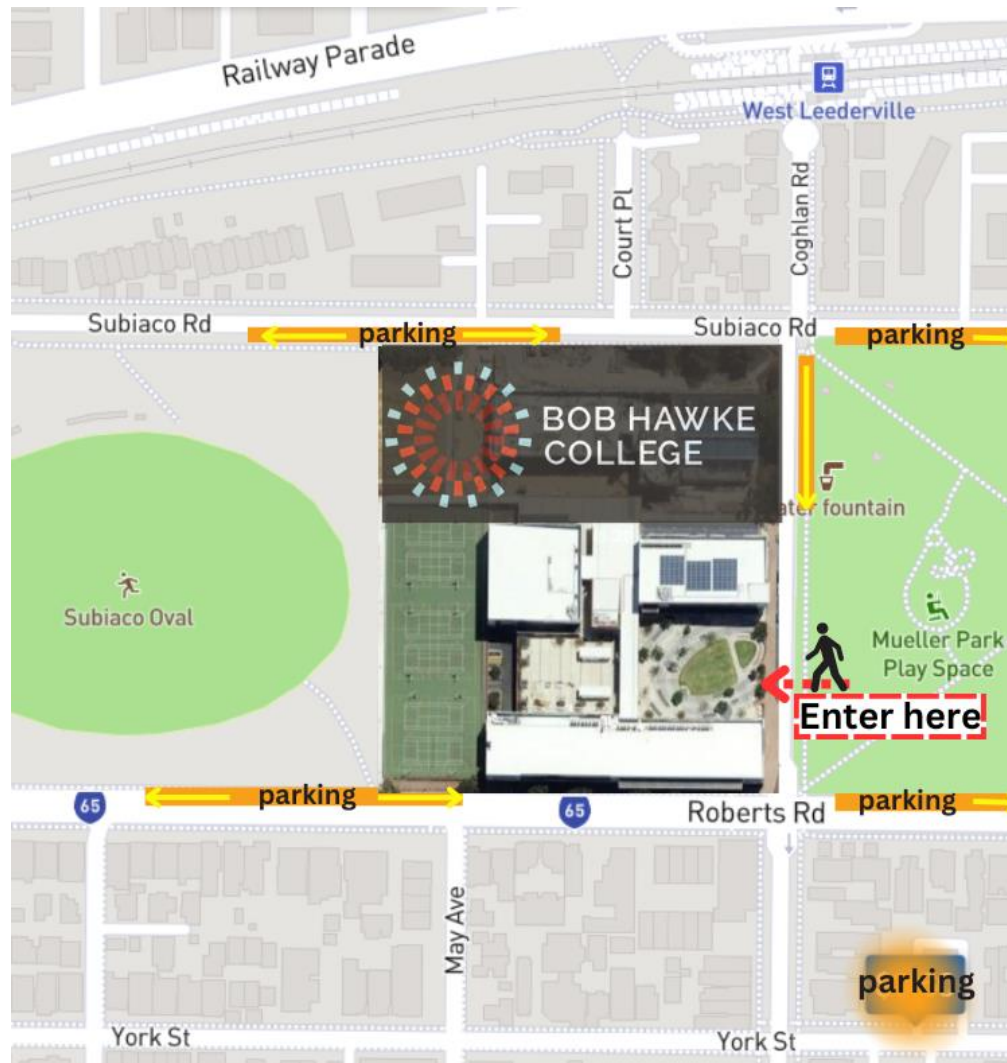

# Bob Hawke College ASET map

Plan and time your journey before test day to ensure you won't be late!

## Getting to Bob Hawke College

Train stations in Subiaco and West Leederville are within easy walking distance. There are bus stops at the entry to the school on Roberts Road.

If you are driving, please note there is **no parking** at the College. Limited street parking is available.

You can find more public parking options at [Town centre parking | City of Subiaco](#)

## When you arrive at Bob Hawke College

Enter via Coghlan Road and follow the signs to the registration area.

Parent/carers must depart the school site once their child has been signed in at the registration desk.